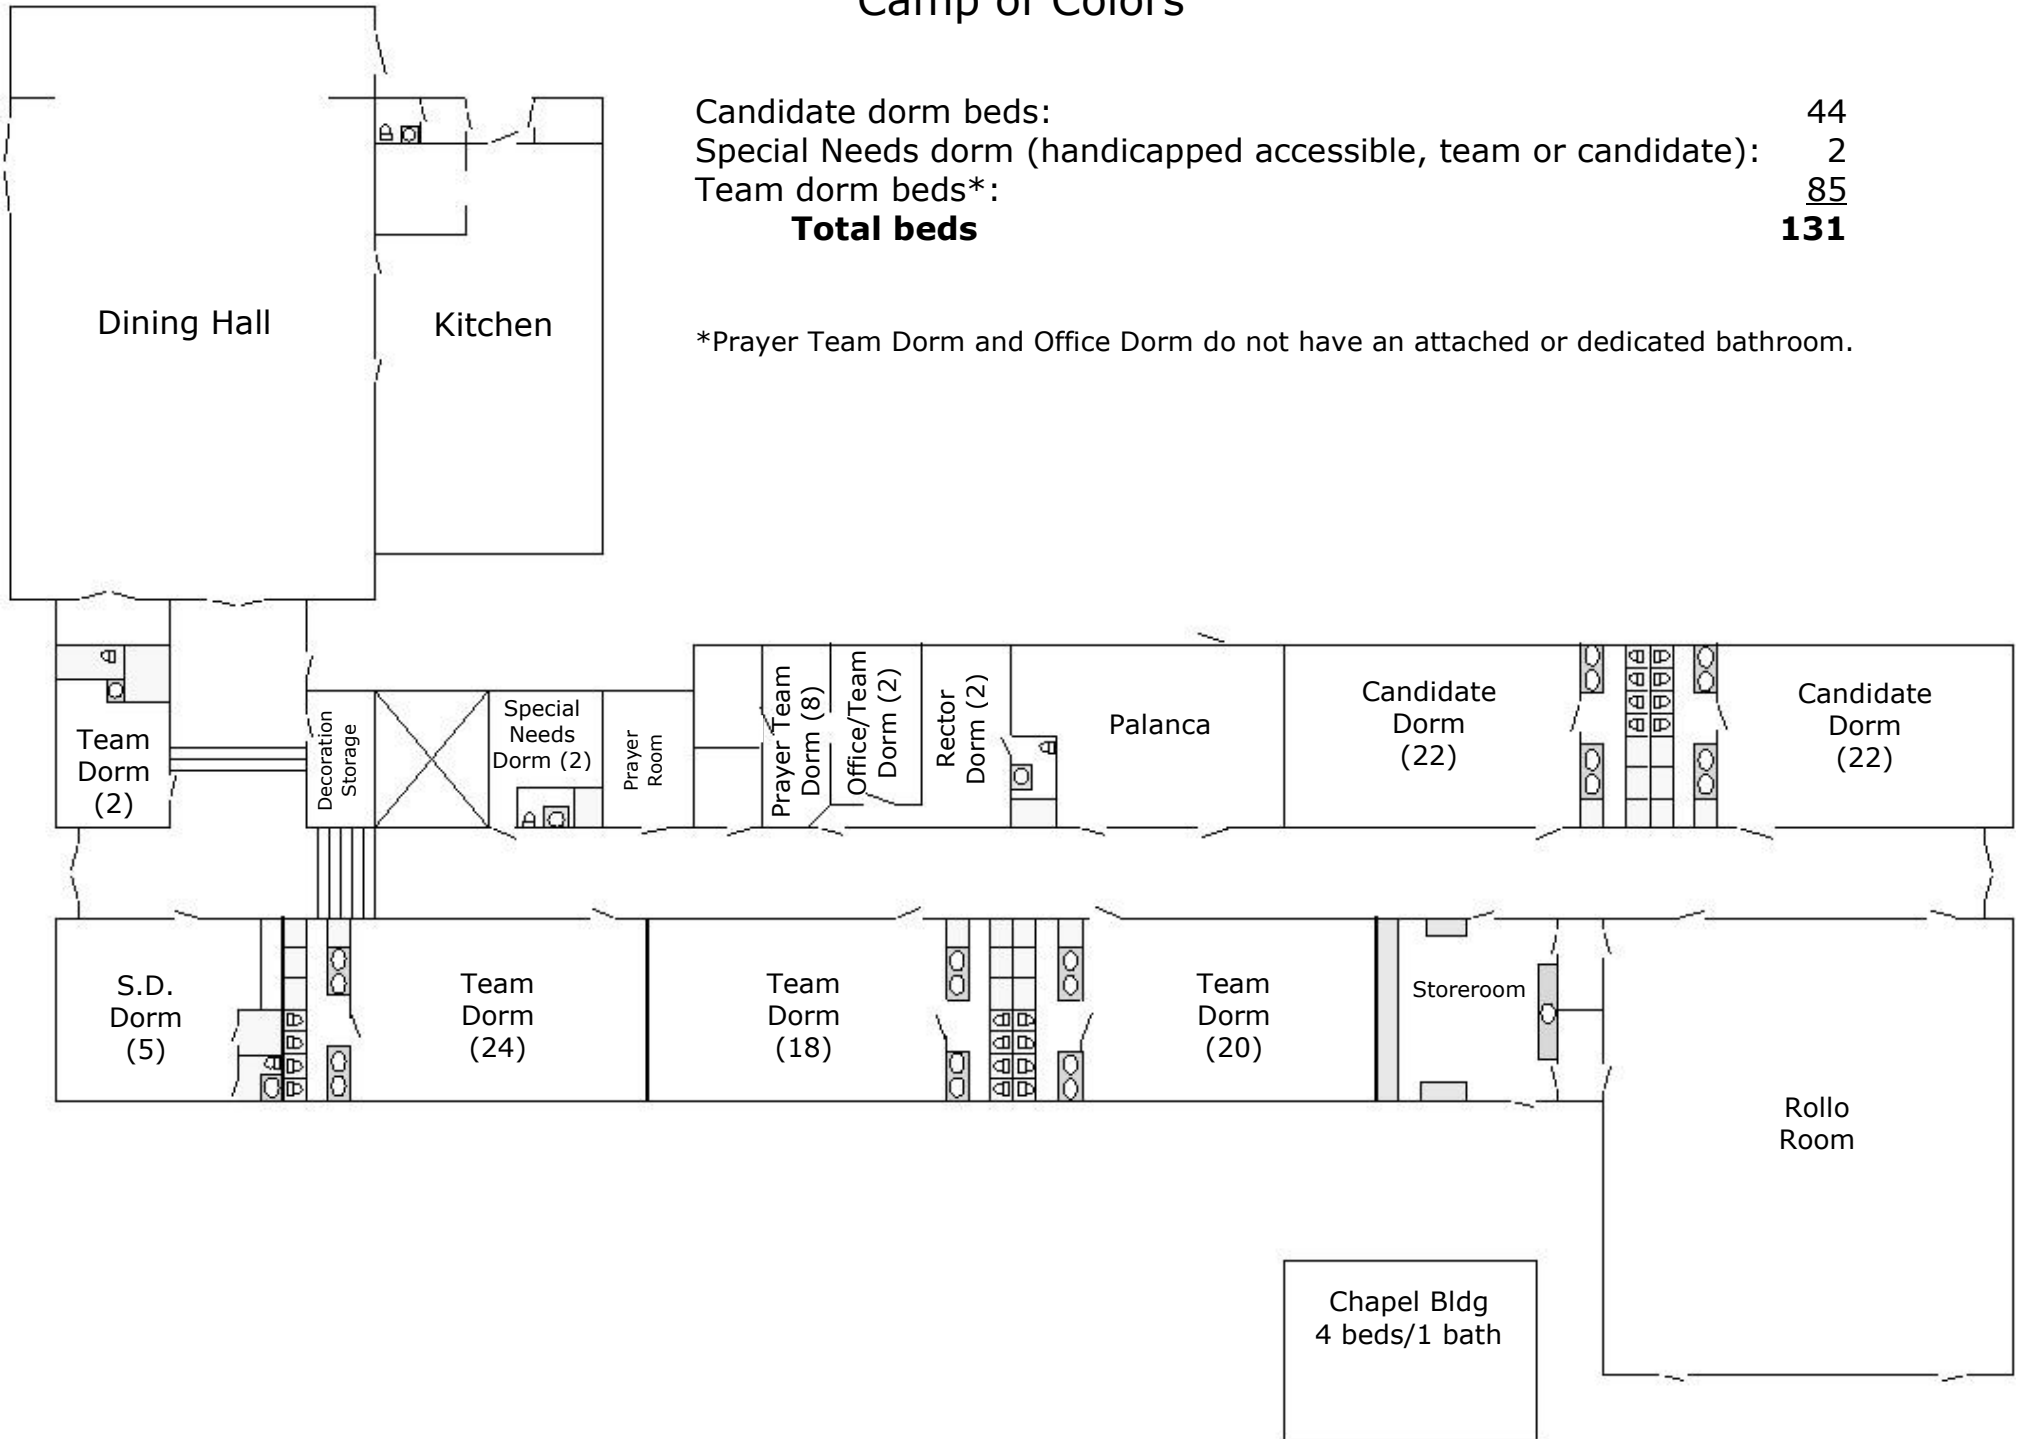

Camp of Colors

Candidate dorm beds:	44
Special Needs dorm (handicapped accessible, team or candidate):	2
Team dorm beds*:	<u>85</u>
Total beds	131

*Prayer Team Dorm and Office Dorm do not have an attached or dedicated bathroom.